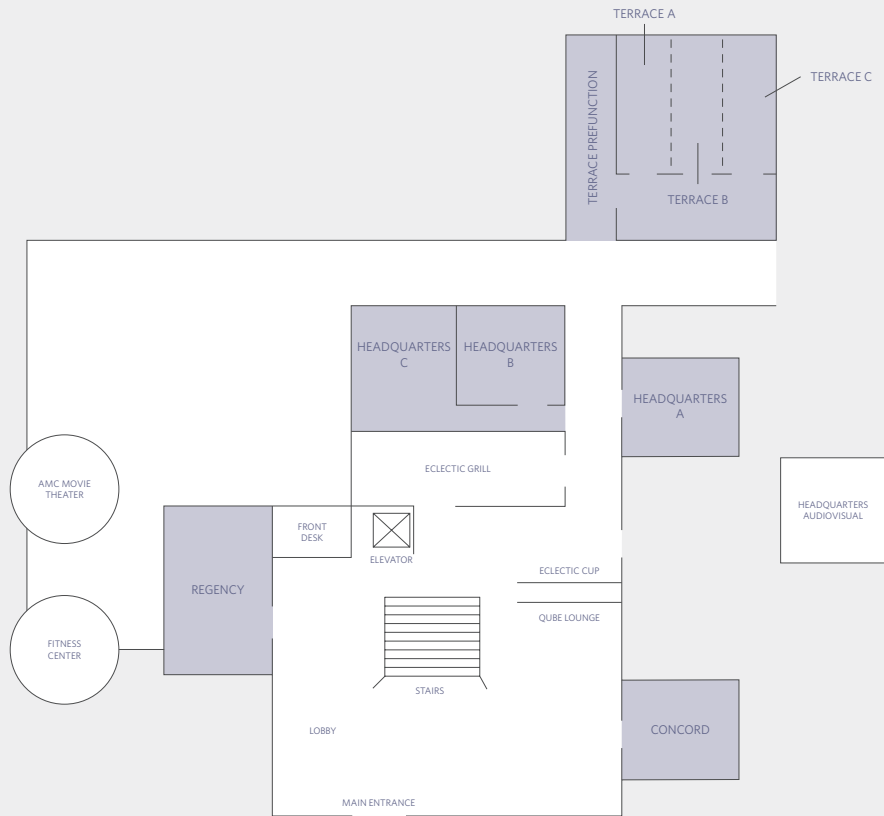

\*Not Shown

HYATT REGENCY MORRISTOWN  
 3 Speedwell Avenue  
 Morristown, NJ 07960, USA  
 T +1 973 647 1234  
 morristown.regency.hyatt.com

CAPACITY CHART

Room Name	Room Dimensions L x W x H	Room Size Sq. Ft.	Banquet	Reception	Theater	Classroom	Boardroom	U-Shape	Hollow Square	Exhibit
Conference Center										
MANHATTAN*	65' x 33' x 13'	1,980	132	175	132	108	50	40	45	—
MADRID	15' x 13' x 10'	195	8	—	8	6	8	—	—	—
LONDON	16' x 11' x 9'	176	8	—	—	—	8	—	—	—
CALCUTTA	14' x 10' x 9'	140	—	—	—	—	4	—	—	—
VENICE	19' x 14' x 9'	266	10	10	10	12	10	10	10	—
PARIS	23' x 14' x 9'	322	16	16	12	14	12	14	14	—
BASEL	16' x 16' x 9'	256	16	16	12	12	10	10	10	—
BEIJING	22' x 16' x 9'	352	24	24	25	12	12	14	14	—
CAIRO	26' x 18' x 9'	468	40	40	35	18	16	16	16	—
MONTREAL	19' x 11' x 7'	209	8	8	8	—	8	—	10	—
SYDNEY	21' x 10' x 9'	210	6	—	—	—	12	—	—	—
LIMA	11' x 10' x 9'	110	—	—	—	—	4	—	—	—
TOKYO	21' x 10' x 9'	210	8	—	12	—	12	—	—	—

\*Crescent rounds at six people per table are available with a capacity of up to 78 people

HYATT REGENCY MORRISTOWN  
3 Speedwell Avenue  
Morristown, NJ 07960, USA  
T +1 973 647 1234  
morristown.regency.hyatt.com

FLOOR PLAN  
Plaza Level

HYATT REGENCY MORRISTOWN  
 3 Speedwell Avenue  
 Morristown, NJ 07960, USA  
 T +1 973 647 1234  
 morristown.regency.hyatt.com

**FLOOR PLAN**  
 Lobby Level

Boardroom Level

HYATT REGENCY MORRISTOWN  
3 Speedwell Avenue  
Morristown, NJ 07960, USA  
T +1 973 647 1234  
morristown.regency.hyatt.com

FLOOR PLAN  
Conference Center