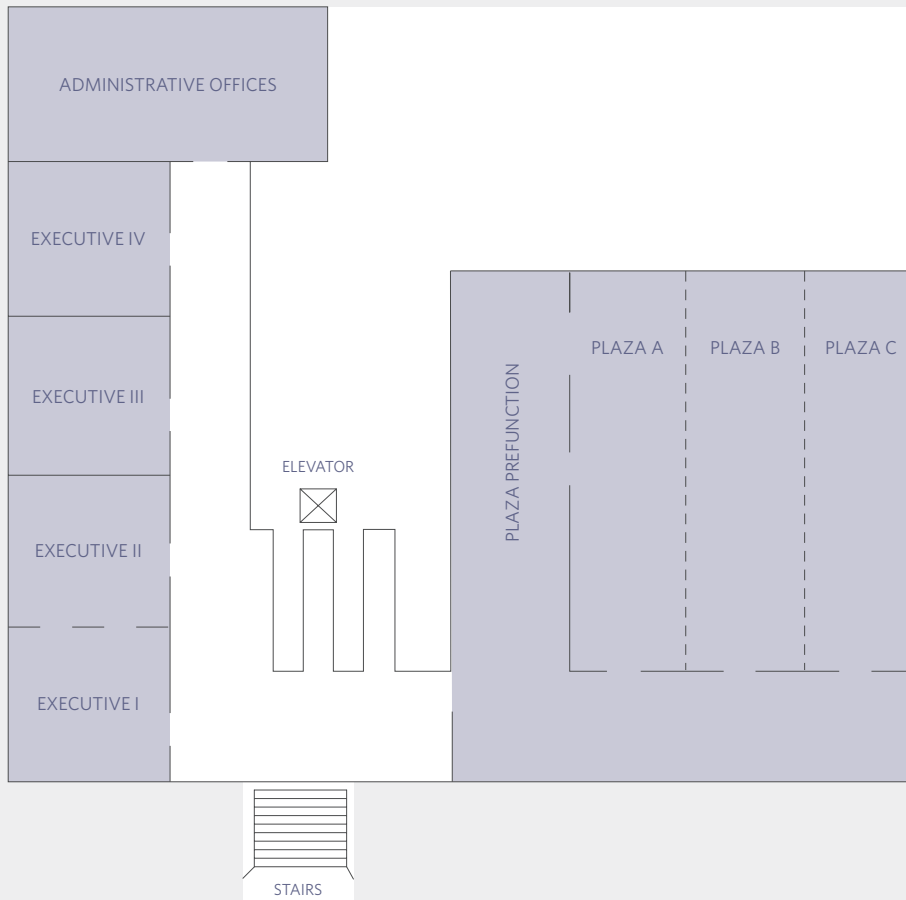

FLOOR PLAN
Plaza Level