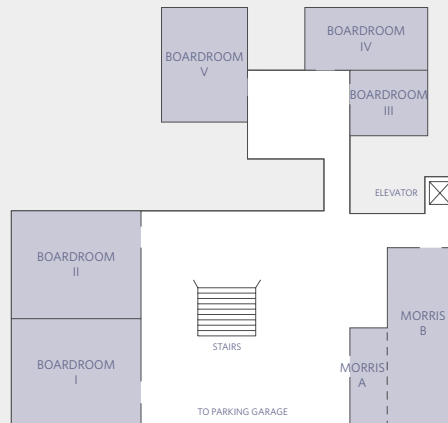

FLOOR PLAN  
Plaza Level

HYATT REGENCY MORRISTOWN  
 3 Speedwell Avenue  
 Morristown, NJ 07960, USA  
 T +1 973 647 1234  
 morristown.regency.hyatt.com

**FLOOR PLAN**  
 Lobby Level

Boardroom Level

HYATT REGENCY MORRISTOWN  
3 Speedwell Avenue  
Morristown, NJ 07960, USA  
T +1 973 647 1234  
morristown.regency.hyatt.com

FLOOR PLAN  
Conference Center